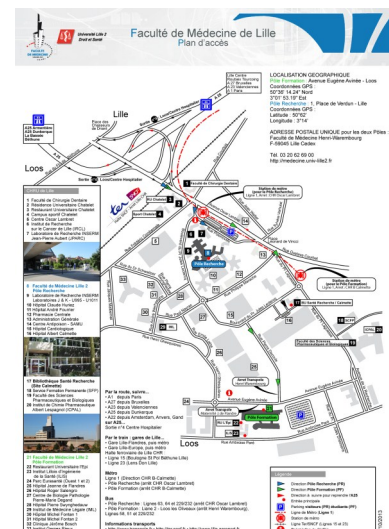

1 Place de Verdun
59045 Lille Cedex
+33(0)320 62 77 13

GPS Coordinates:

Latitude 50° 62' ; Longitude 3° 14'

The Research Center's main entrance is only accessible by foot and is opposite the Claude Huriez Hospital's main entrance also only accessible by foot.

View Google Maps

View local access map
& localize square 8

Travel

By plane - The 'Lille-Lesquin' local airport is located at 10 minutes drive away from the city center of Lille ; hourly shuttles allow to reach the city center.

[Metro line illustration map](#)

[Local transportation service provider](#)

By car - GPS Coordinates: Latitude 50° 62' ; Longitude 3° 14'

You can reach Lille via different highways coming from various directions:

A1 from Paris ; A27 from Brussels ; A23 from Valenciennes, Mons, Aix-la-Chapelle ; A25 from Dunkerque, London ; A22 from Gent, Antwerpen & Amsterdam; A26 from London, Calais, Lyon.

To get to the Research Center, follow the directions to the Oscar Lambret Center, then to the Claude Huriez Hospital ; also check the [local access map](#) for directions (blue arrows).